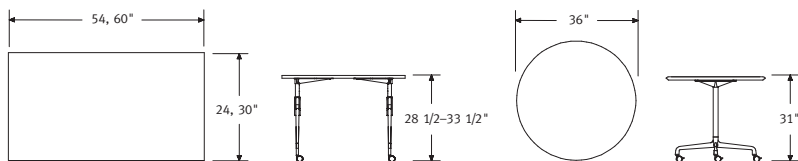

SUGGESTED PRICE
starts at **\$317 USD per table**. Please contact your authorized Herman Miller dealer for details.

AVIVE® TABLES Work never stands still, which is why we designed these mobile, agile tables. Use them with our Resolve or Action Office work areas for extra surface space, or on their own as a primary worktop. Whichever way you go, you can place—and move—these tables where you need them.