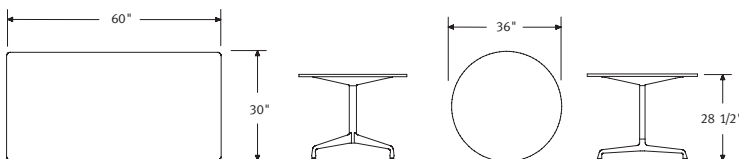

SUGGESTED PRICE
starts at **\$237 USD per table**. Please contact your authorized Herman Miller dealer for details.

EAMES® TABLES These tables are great for quick meetings and short work sessions. They're solid yet movable. And, they're comfortable to sit at so people feel comfortable speaking their minds, which is good for moving work forward.