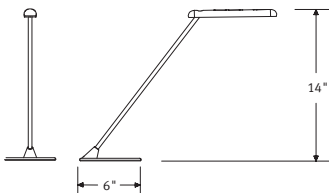

S3™ Program
Your office. Our savvy.

SUGGESTED PRICE
starts at **\$150 USD per light**. Please contact your authorized Herman Miller dealer for details.

FLUTE™ LIGHT You can play with this light. Even though it's LED and puts out a ton of light, it stays cool to the touch, so you can move it and not get burned. And move it you will: its head swivels 230 degrees from left to right. So go ahead, play with Flute and put your work is in its best light.