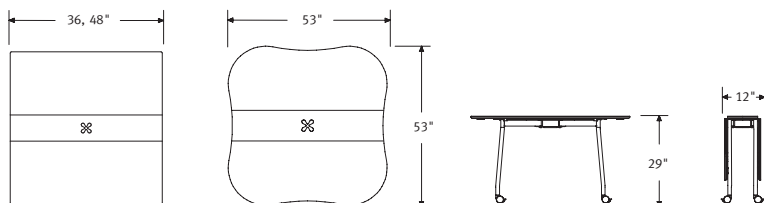

**SUGGESTED PRICE**  
starts at **\$659 USD per table**. Please contact your authorized Herman Miller dealer for details.

**INTERSECT® PORTFOLIO TABLES** These tables have two folding surfaces. Open both sides for full-scale size. Dropping one leaf cuts the top surface in half. Dropping both skinnies the table up for easy storage. Tables are on casters so you can move them together, apart, or out of the way with ease.