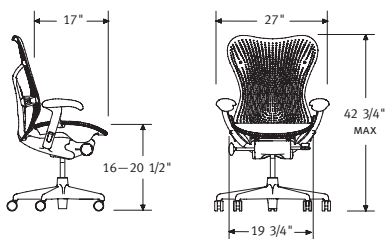

SUGGESTED PRICE
starts at **\$483 USD per chair**. Please contact your authorized Herman Miller dealer for details.

MIRRA® CHAIRS This chair is a happy union of seemingly incompatible concepts: More support and less material. High performance and attractive price. Fewer adjustments and better fit. Central to its comfort is the one-piece, frameless backrest pierced with geometric shapes to create flex zones to support you naturally.