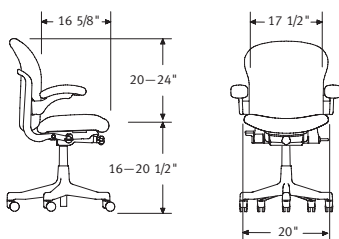

SUGGESTED PRICE
starts at **$370 USD per chair**. Please contact your authorized Herman Miller dealer for details.

REACTION® CHAIRS This foam-and-fabric chair provides fluid movement and easy adjustments for active workers, namely you. The tilt mechanism synchronizes the seat and back movement, so you can recline and move forward again easily. That makes Reaction a lively, responsive office chair at a great price.