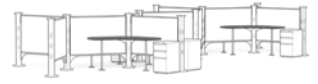

58 square feet per workstation

Power poles

60" high pole and boundary screens

Boomerang work surface

SUGGESTED PRICE

Shell configuration starts at **\$1,105 USD per workstation**. Please contact your authorized Herman Miller dealer for details.

RESOLVE® SYSTEM This was designed by people who took their cues from nature. Trees branch out at 120 degrees. So do Resolve work areas. That makes them open and inviting, which is great for helping people work and collaborate.

45 square feet per workstation

Power poles

60" high pole and boundary screens

Boomerang work surface

SUGGESTED PRICE

Shell configuration starts at **\$1,087 USD per workstation**. Please contact your authorized Herman Miller dealer for details.