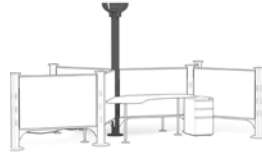

SUGGESTED PRICE

Zig-zag configuration starts at **$1,163 USD per workstation**. Please contact your authorized Herman Miller dealer for details.

RESOLVE® SYSTEM This was designed by people who took their cues from nature. Trees branch out at 120 degrees. So do Resolve work areas. That makes them open and inviting, which is great for helping people work and collaborate.

39 square feet per workstation