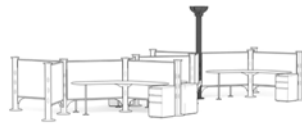

SUGGESTED PRICE

Shell configuration starts at **$1,087 USD per workstation**. Please contact your authorized Herman Miller dealer for details.

RESOLVE® SYSTEM This was designed by people who took their cues from nature. Trees branch out at 120 degrees. So do Resolve work areas. That makes them open and inviting, which is great for helping people work and collaborate.

45 square feet per workstation