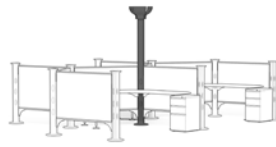

SUGGESTED PRICE

Half-honey configuration starts at **$1,370 USD per workstation**. Please contact your authorized Herman Miller dealer for details.

RESOLVE® SYSTEM This was designed by people who took their cues from nature. Trees branch out at 120 degrees. So do Resolve work areas. That makes them open and inviting, which is great for helping people work and collaborate.