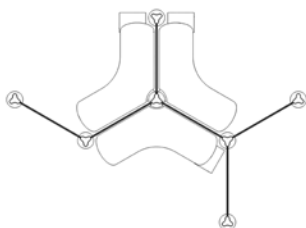

45 square feet per workstation