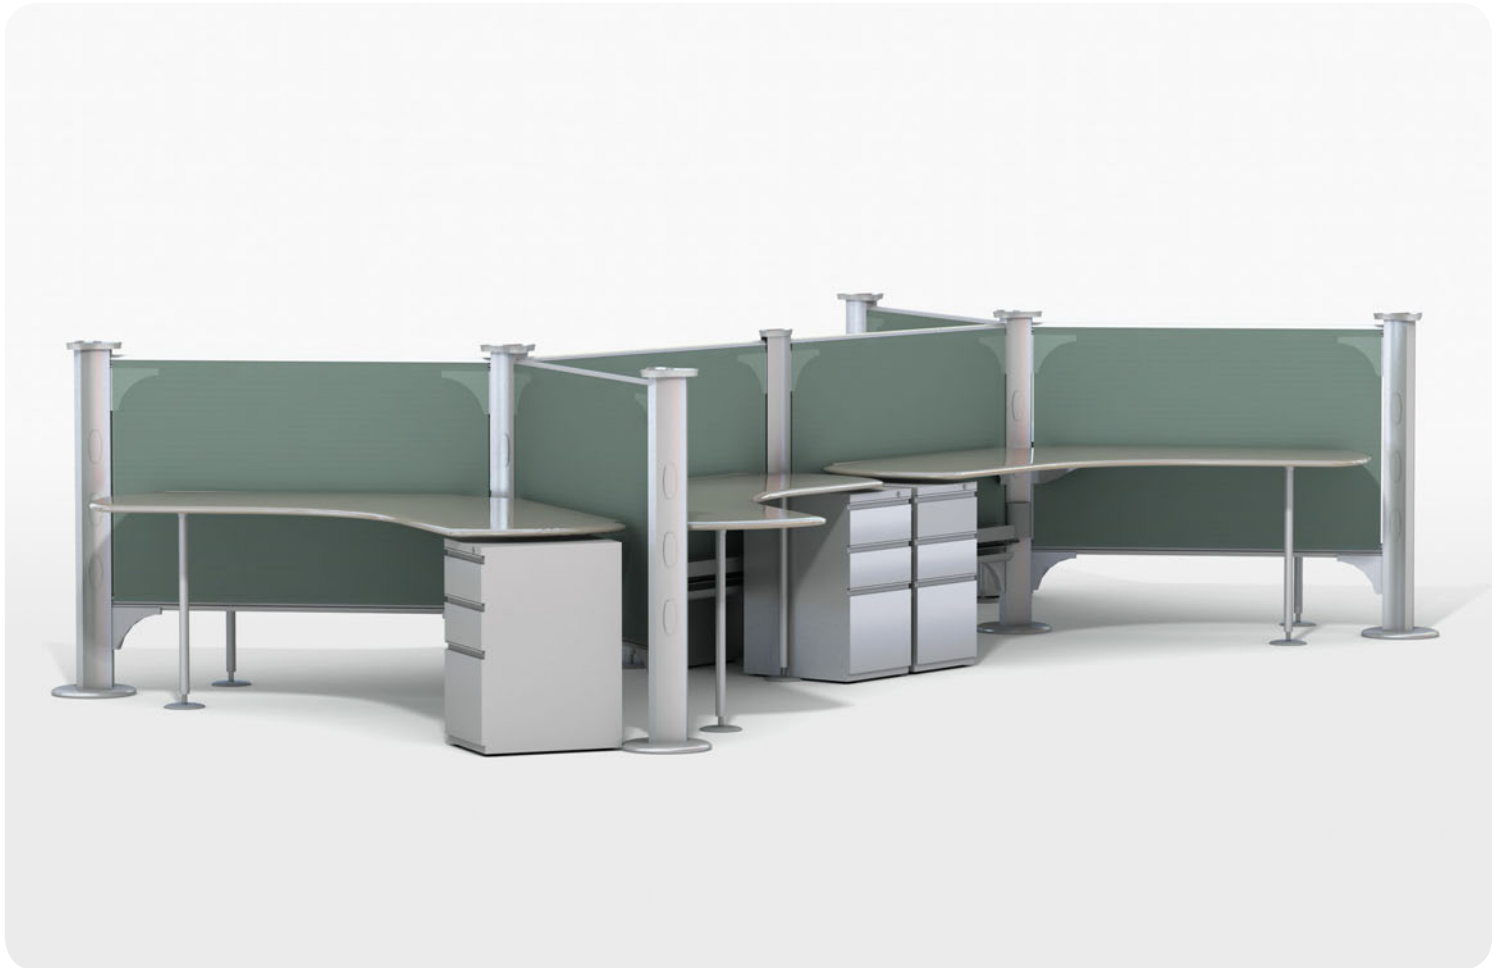

Power poles

60" high pole and boundary screens

Boomerang work surface

SUGGESTED PRICE

Delta configuration starts at **\$845 USD per workstation**. Please contact your authorized Herman Miller dealer for details.

RESOLVE® SYSTEM This was designed by people who took their cues from nature. Trees branch out at 120 degrees. So do Resolve work areas. That makes them open and inviting, which is great for helping people work and collaborate.

39 square feet per workstation

Power poles

Boomerang work surface

SUGGESTED PRICE

Dogbone configuration starts at **\$810 USD per workstation**. Please contact your authorized Herman Miller dealer for details.