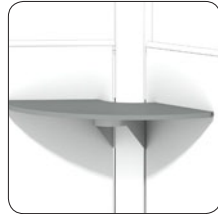

39 square feet per workstation

Resolve Options

Tool Rail

Input Table

Pole Shelf

60-inch high Cabinet

Canopy

Resolve Materials