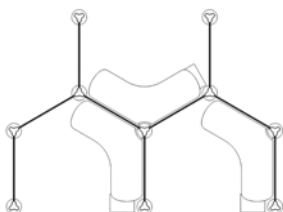

58 square feet per workstation