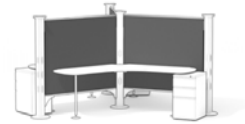

Power poles

60" high pole and boundary screens

Boomerang work surface

SUGGESTED PRICE

Delta configuration starts at **\$845 USD per workstation**. Please contact your authorized Herman Miller dealer for details.