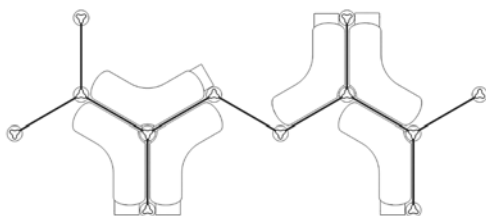

45 square feet per workstation