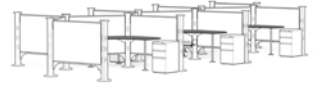

Boomerang work surface