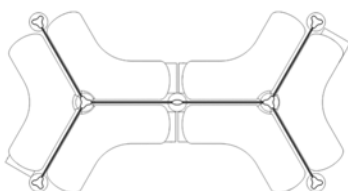

39 square feet per workstation