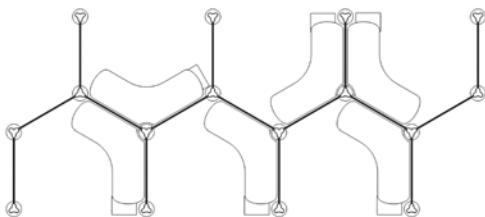

58 square feet per workstation