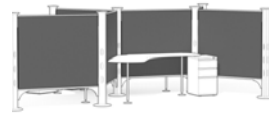

60" high pole and boundary screens