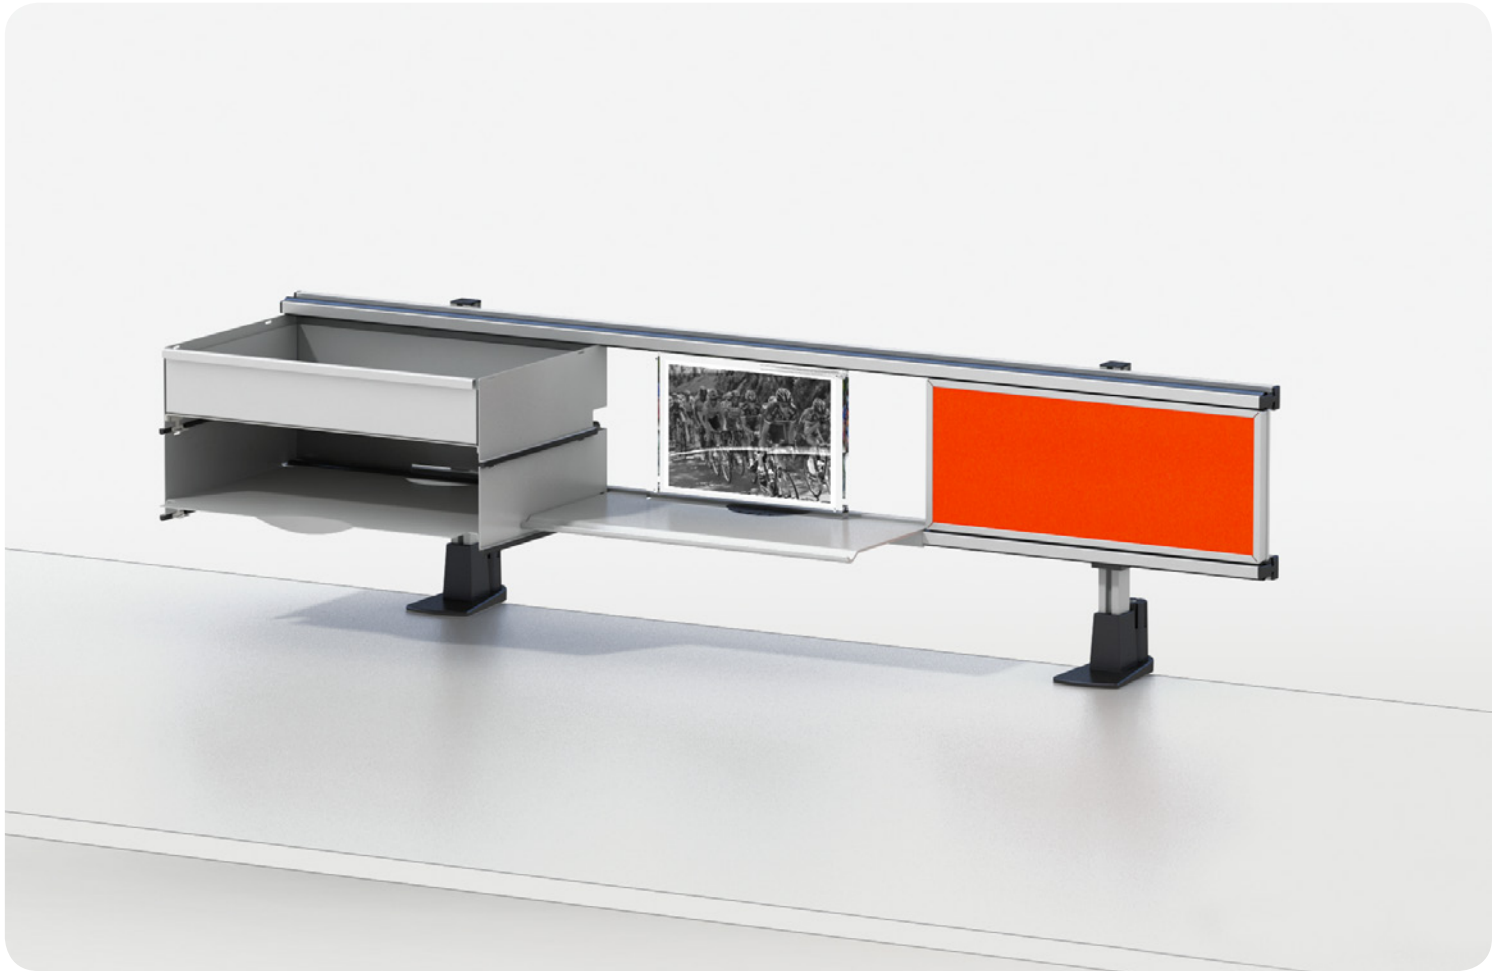

S3™ Program
Your office. Our savvy.

SUGGESTED PRICE

Rail system starts at **\$202 USD per system.**
Please contact your authorized Herman Miller dealer for details.

STOA™ MODULAR RAIL SYSTEM Sometimes the best way to be on top of things is not to stack stuff on top of things. The Stoa rail keeps the clutter off your work surface. It can clamp to any worktop, making a table, for example, work like a desk.