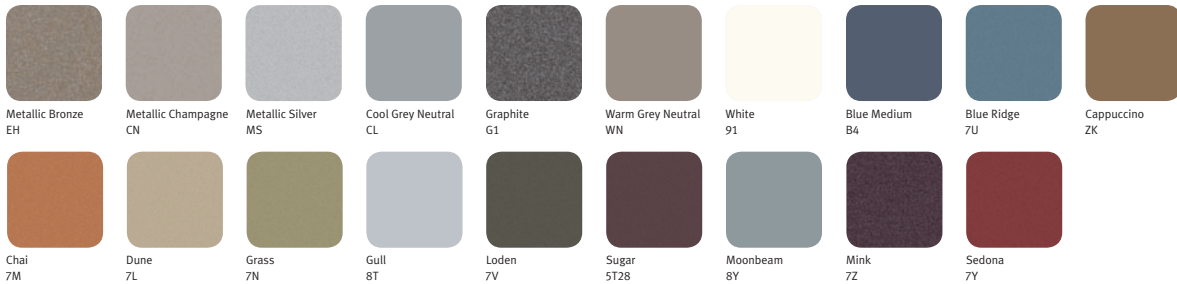

Patterned Laminate

Solid Laminate

Woodgrain Laminate

Translucent

Recut Veneer

Veneer

Samples are representative of the material to be supplied and may not indicate an exact match; some variation may occur. Vivo interiors is available in a number of textiles.