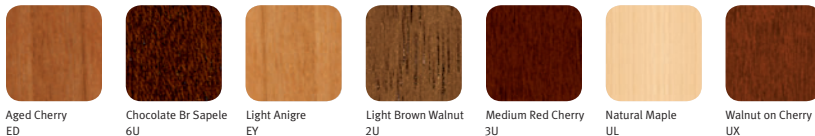

64 square feet per workstation

VIVO® INTERIORS

OPTIONS

E-Style Shelf

Toolbar

Coat Hook

MATERIALS

Finishes

Patterned Laminate

Solid Laminate

Woodgrain Laminate

Translucent

Recut Veneer

Veneer

Samples are representative of the material to be supplied and may not indicate an exact match; some variation may occur. Vivo interiors is available in a number of textiles.